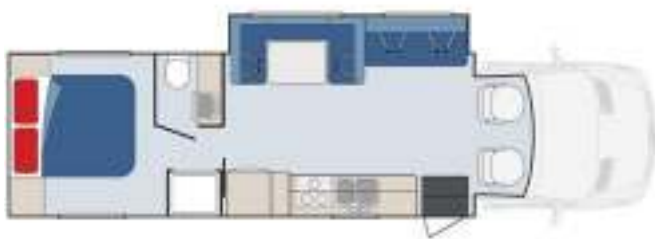

# US Wanderer

The Wanderer is suitable for up to four adults and two children and encompasses a slide out, separate toilet and shower, and luxury amenities. There's no better way to road trip through America than in the mighty US Wanderer.

## Day Layout

## Night Layout

### Vehicle Dimensions

Width: 2.6m | 8ft 6in  
 Height: 3.4m | 11ft 1in  
 Length: 9.1-10m | 30-33ft  
 Interior Height: 2.1m | 6ft 10in