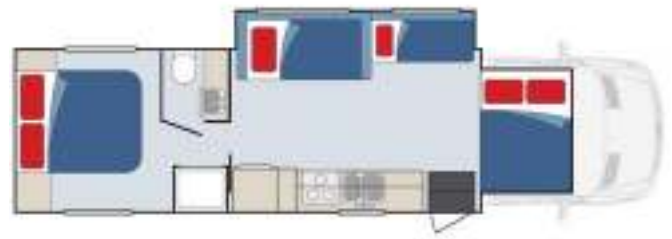

# US Wanderer

The Wanderer is suitable for up to four adults and two children and encompasses a slide out, separate toilet and shower, and luxury amenities. There's no better way to road trip through America than in the mighty US Wanderer.

## Day Layout

## Night Layout

### Vehicle Dimensions

Width: 2.6m | 8ft 6in  
 Height: 3.4m | 11ft 1in  
 Length: 9.1-10m | 30-33ft  
 Interior Height: 2.1m | 6ft 10in